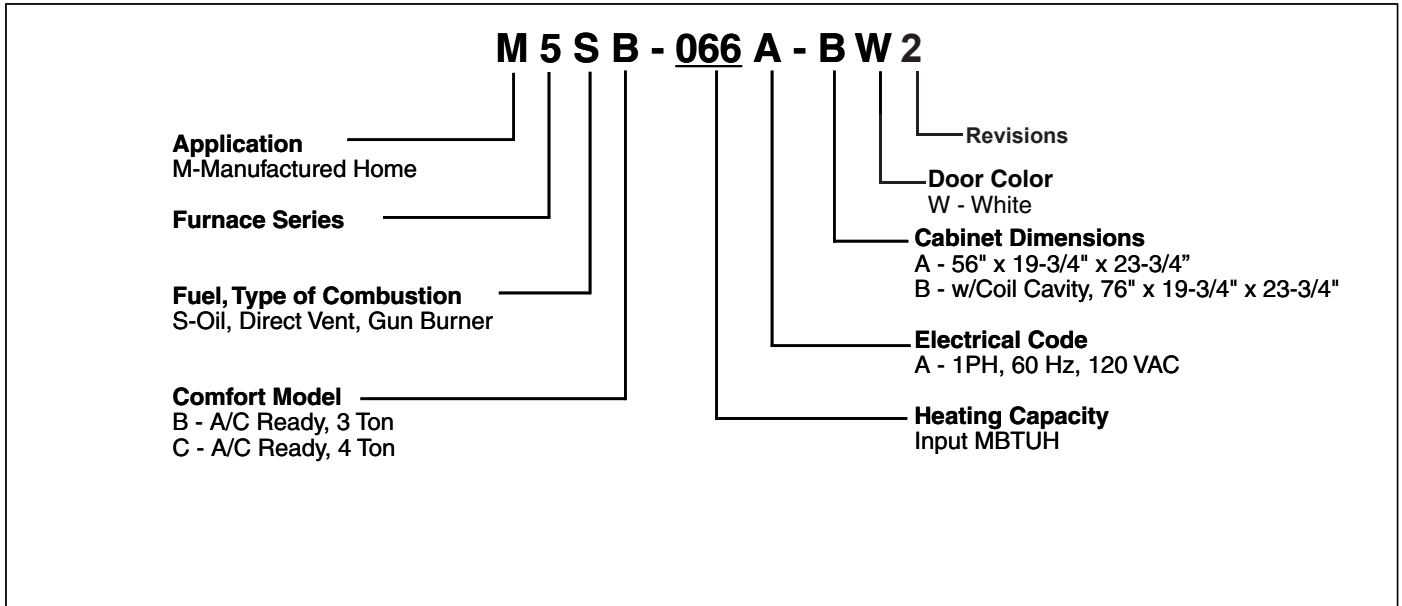

MODEL IDENTIFICATION

SPECIFICATIONS

Furnace Model No	Input MBtu/h	Output MBtu/h	Nozzle	E.S.P. In WC	Burner Model	Comb. Blower	Motor Hp	Motor FLA	A/C Ready Tons	AFUE %	Shipping Weight	
											A Cabinet	B Cabinet
M5SB 066	66	56	.50 Gph, 80°A	0.3	Beckett	x	1/4	6	3	83	151	165
M5SC 066	66	56	.50 Gph, 80°A	0.3	AF-10	x	1/2	7.9	4		152	167
M5SB 086	86	73	.65 Gph, 80°A	0.3		x	1/4	6	3		158	173
M5SC 086	86	73	.65 Gph, 80°A	0.3		x	1/2	7.9	4		159	174

Electrical Supply - 120 volts, 60HZ, 1 Ph.

Fuse or Breaker - 15 amps

Temperature Rise - 45° to 75°F

Thermostat Circuit - 24 volts, 60HZ, 30 vac

Normal Anticipator Setting - 0.4